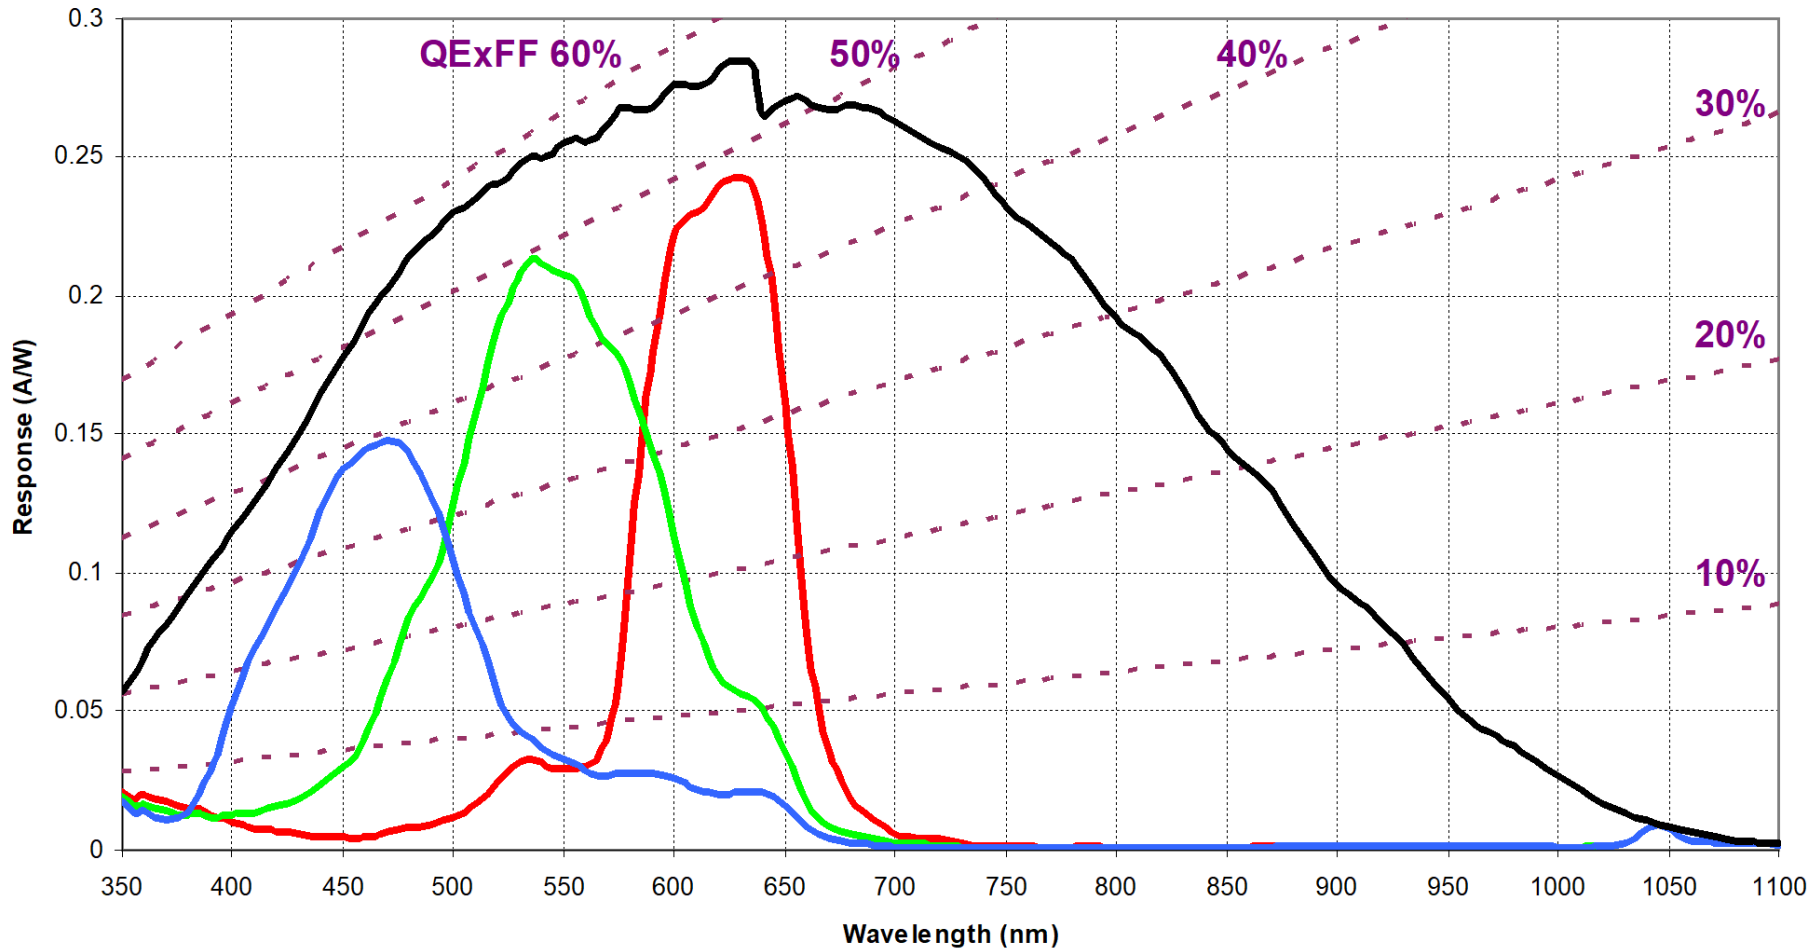

# Spectral Response Curve Color and Monochrome